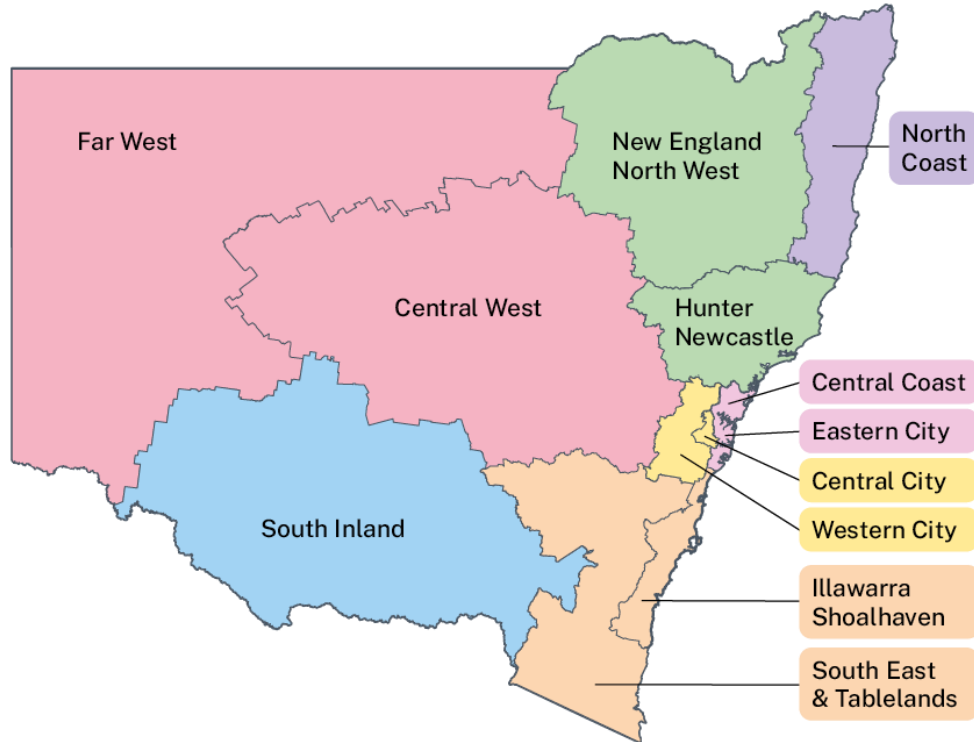

Engagement, Partnerships, and Growth

Far West	
Bourke	Lightning Ridge
Brewarrina	Menindee
Broken Hill	Walgett
Cobar CLC	Wilcannia
Coomealla	
Central West	
Bathurst	Grenfell CLC
Condobolin	Lake Cargelligo
Coonabarabran	Lithgow
Coonabarabran CLC	Mudgee
Coonamble	Nyngan
Cowra	Orange - Anson St
Dubbo - Myall St	Orange - Forest Rd
Dubbo - Narromine Rd	Orange - March St
Dunedoo	Parkes
Forbes	Warren
Gilgandra	Wellington

New England North West	
Armidale	Moree
Armidale Rural Skills Centre	Narrabri
Boggabilla	Quirindi CLC
Glen Innes	Tamworth
Gunnedah	Tenterfield
Inverell	Tenterfield CLC
Hunter Newcastle	
Belmont	Newcastle - Tighes Hill
Cessnock	Newcastle - Hunter St
Glendale	Scone
Great Lakes	Scone CLC
Hamilton	Singleton
Kurri Kurri	Singleton CLC
Maitland	Taree
Muswellbrook	Tomaree CLC

South Inland	
Albury	Narrandera
Cootamundra	National Environment Centre
Corowa	Primary Industries Centre
Deniliquin	Temora
Deniliquin CLC	Tumut
Finley	Wagga Wagga
Griffith	West Wyalong
Hay CLC	West Wyalong CLC
Leeton	

Central City	
Blacktown	Nirimba
Granville	Castle Hill
Lidcombe	Baulkham Hills
Mount Druit	
Western City	
Campbelltown	Nepean - Kingswood
Katoomba	Penrith
Liverpool	Richmond
Macquarie Fields	Wentworth Falls
Miller	Wetherill Park